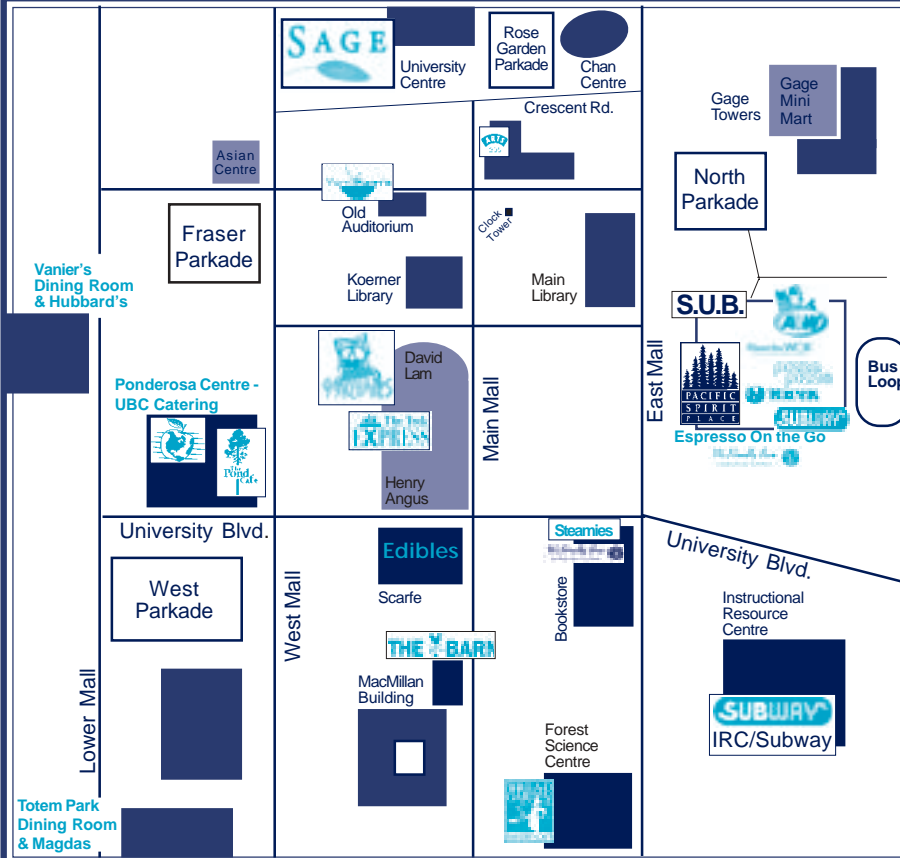

UBC FOOD SERVICE LOCATION MAP

TIME TO EAT & DRINK

For Christmas Hours visit www.foodserv.ubc.ca

HOURS OF OPERATION

SAGE at the University Centre

Breakfast 7:15am - 9:00am (M - F)
 Lunch 11:30am - 2:00pm (M - F)
 Evening Dining 3:30pm - 8:00pm (Th - F)
A&W AT SUB 7:30am - 7:00pm (M-F)
ARTS 200 7:30am - 3:30pm (M-F)
 6:15pm - 8:45pm (M - Th)

BARN

BREAD GARDEN

EDIBLES

ESPRESSO ON THE GO

LIFE SCI CAFE

MOA CAFÉ (May to Sept only)

PACIFIC SPIRIT PLACE

POND CAFÉ

STEAMIES

SUBWAY IRC

SUBWAY PSP

TREK EXPRESS

99 CHAIRS

YUM YUMS

C-STORES

GAGE

HUBBARD'S & MAGDA'S

TOTEM & VANIER'S

DINING ROOM

7:15am - 9:00am (M - F)
 11:30am - 2:00pm (M - F)
 3:30pm - 8:00pm (Th - F)
 7:30am - 7:00pm (M-F)
 7:30am - 3:30pm (M-F)
 6:15pm - 8:45pm (M - Th)
 7:45am - 3:30pm (M - F)
 7:45am - 4:00pm (M - F)
 7:45am - 6:00pm (M - Th)
 7:45am - 3:00pm (F)
 7:00am - 4:00pm (M - F)
 7:30am - 3:00pm (M - F)
 7:30am - 2:15pm (M - F)
 7:30am - 4:30pm (M - Th)
 7:30am - 2:30pm (F)
 9:30am - 4:45pm (M - F)
 8:00am - 5:00pm (M - F)
 8:00am - 7:00pm (M - F)
 11:00am - 6:00pm (Sat)
 7:30am - 3:00pm (M - F)
 8:00am - 8:00pm (M - Th)
 8:00am - 4:00pm (F)
 8:00am - 2:30pm (M - F)
 10:00am - 10:00pm (M - F)
 11:30am - 6:00pm (S/S)
 5:30pm - 11:30pm (Daily)
 7:15am - 7:30pm (M-Th)
 7:15am - 7:00pm (F)
 (Weekends & Holidays)